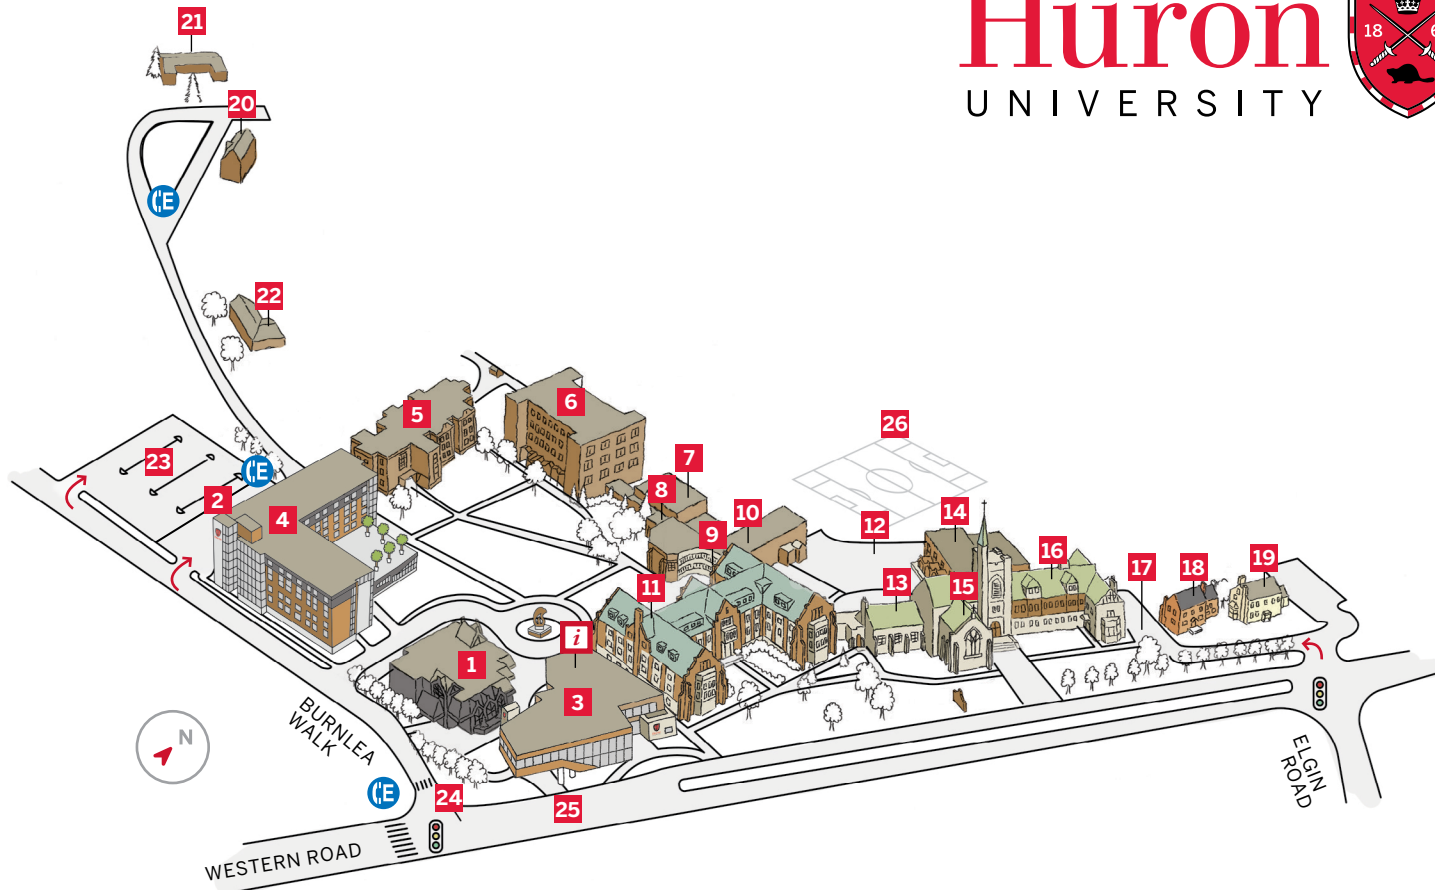

Huron

UNIVERSITY

- (E)** Code Blue Emergency Phones
- i** Welcome Centre
- 1** Huron Dining Hall
- Mail/Parking Office
- Huron Room
- 2** Pay 'n Display Parking, EV Charging & Service Entrance
- 3** The Frank Holmes Centre for Leadership, Ethics & Entrepreneurship
- The Silvercrest Welcome Centre
- Classrooms H111 – H233
- Medline Student Commons
- Beaver Dam
- Performance Theatre
- Executive Offices
- 4** Burnlea Hall
- 5** Southwest Residence
- 6** Hellmuth Hall
- 7** Registrar's Office
Financial Aid Office
Student Support Services
Community Partnerships
Residence and Housing Office
- 8** Kingsmill Room
- 9** Security Office
- 10** West Wing
- Classrooms W2 – W116
- 11** O'Neil/Ridley Hall
- HR located in basement
- 12** Valley Wing
- Classrooms V107 – V214
- 13** Great Hall
- 14** Library & Learning Services
- Writing Services
- 15** Huron Chapel
- 16** Administration Wing
- Classrooms A1
- Finance and Human Resources
- 17** Staff and Faculty Parking Lot
- 18** Lucas Alumni House
- Advancement
- Marketing and Communications
- 19** Apps International House
- Campus Tour Parking
- International Services
- Recruitment & Admissions
- Events/Conference Services
- 20** Brough House
- 21** Henderson House
- 22** Caskey Gilday Wellness Centre
- 23** Huron Permit Parking
Tour/Reserved Parking
- 24** Main entrance to Huron/Burnlea Walk
- 25** Tunnel Walkway to Western
- 26** Soccer Field

Huron University
1349 Western Rd. London, ON Canada N6G 1H3
519.438.7224 | huronu.ca

CLASSROOM LOCATIONS

- 9** West Wing (W)
- 15** Admin Wing (A)
- 11** Valley Wing (V)
- 3** The Frank Holmes Centre for Leadership, Ethics & Entrepreneurship (H)