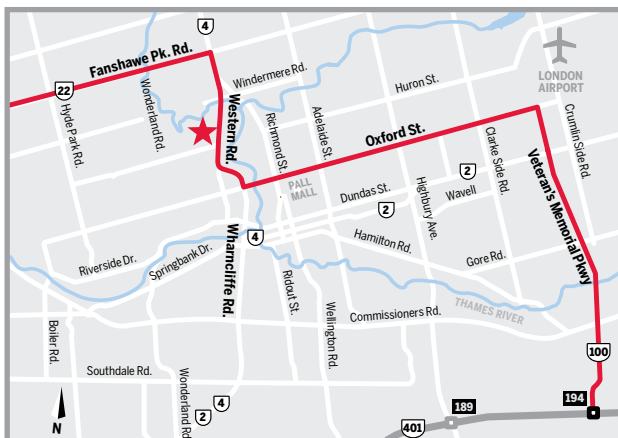

Huron

UNIVERSITY

- (E)** Code Blue Emergency Phones
- i** Welcome Centre
- 1** Huron Dining Hall
- Mail/Parking Office
- Huron Room
- 2** Pay 'n Display Parking, EV Charging & Service Entrance
- 3** The Frank Holmes Centre for Leadership, Ethics & Entrepreneurship
- The Silvercrest Welcome Centre
- Classrooms H111 – H233
- Medline Student Commons
- Beaver Dam
- Performance Theatre
- Executive Offices
- 4** Burnlea Hall
- 5** Southwest Residence
- 6** Hellmuth Hall
- 7** Registrar's Office
Financial Aid Office
Student Support Services
Community Partnerships
Residence and Housing Office
- 8** Kingsmill Room
- 9** Security Office
- 10** West Wing
- Classrooms W2 – W116
- 11** O'Neil/Ridley Hall
- HR located in basement
- 12** Valley Wing
- Classrooms V107 – V214
- 13** Great Hall
- 14** Library & Learning Services
- Writing Services
- 15** Huron Chapel
- 16** Administration Wing
- Classrooms A1
- Finance and Human Resources
- 17** Staff and Faculty Parking Lot
- 18** Lucas Alumni House
- Advancement
- Marketing and Communications
- 19** Apps International House
- Campus Tour Parking
- International Services
- Recruitment & Admissions
- Events/Conference Services
- 20** Brough House
- 21** Henderson House
- 22** Caskey Gilday Wellness Centre
- 23** Huron Permit Parking
Tour/Reserved Parking
- 24** Main entrance to Huron/Burnlea Walk
- 25** Tunnel Walkway to Western
- 26** Soccer Field

Huron University
1349 Western Rd. London, ON Canada N6G 1H3
519.438.7224 | huronu.ca

CLASSROOM LOCATIONS

- 9** West Wing (W)
- 15** Admin Wing (A)
- 11** Valley Wing (V)
- 3** The Frank Holmes Centre for Leadership, Ethics & Entrepreneurship (H)