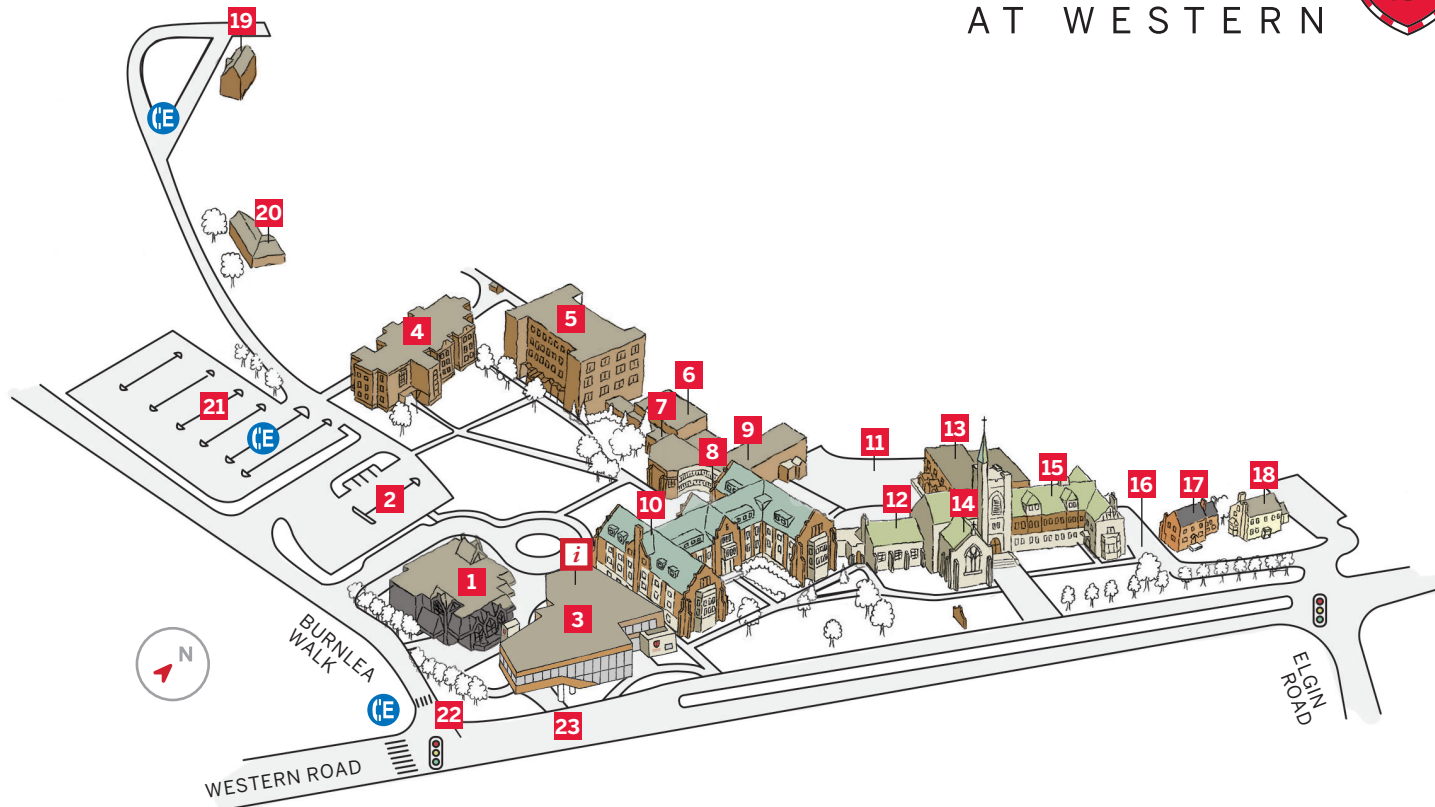

# Huron

AT WESTERN

**E** Code Blue Emergency Phones

**i** Welcome Centre

**1** Huron Dining Hall  
- Mail/Parking Office  
- Huron Room

**2** Pay 'n Display Parking,  
Reserved & Tour Parking

**3** The Frank Holmes Centre for  
Leadership, Ethics & Entrepreneurship  
- The Silvercrest Welcome Centre  
- Classrooms H111 – H233  
- Medline Student Commons  
- Beaver Dam  
- Performance Theatre  
- Executive Offices

**18** Apps International House  
- International Services  
- Recruitment & Admissions  
- Events/Conference Services

**19** Brough House

**20** Caskey Wellness Centre

**21** Huron Permit Parking

**22** Main entrance to Huron/Burnlea Walk

**23** Tunnel Walkway to Western

### CLASSROOM LOCATIONS

**9** West Wing (W)

**15** Admin Wing (A)

**11** Valley Wing (V)

**3** The Frank Holmes Centre  
for Leadership, Ethics  
& Entrepreneurship (H)